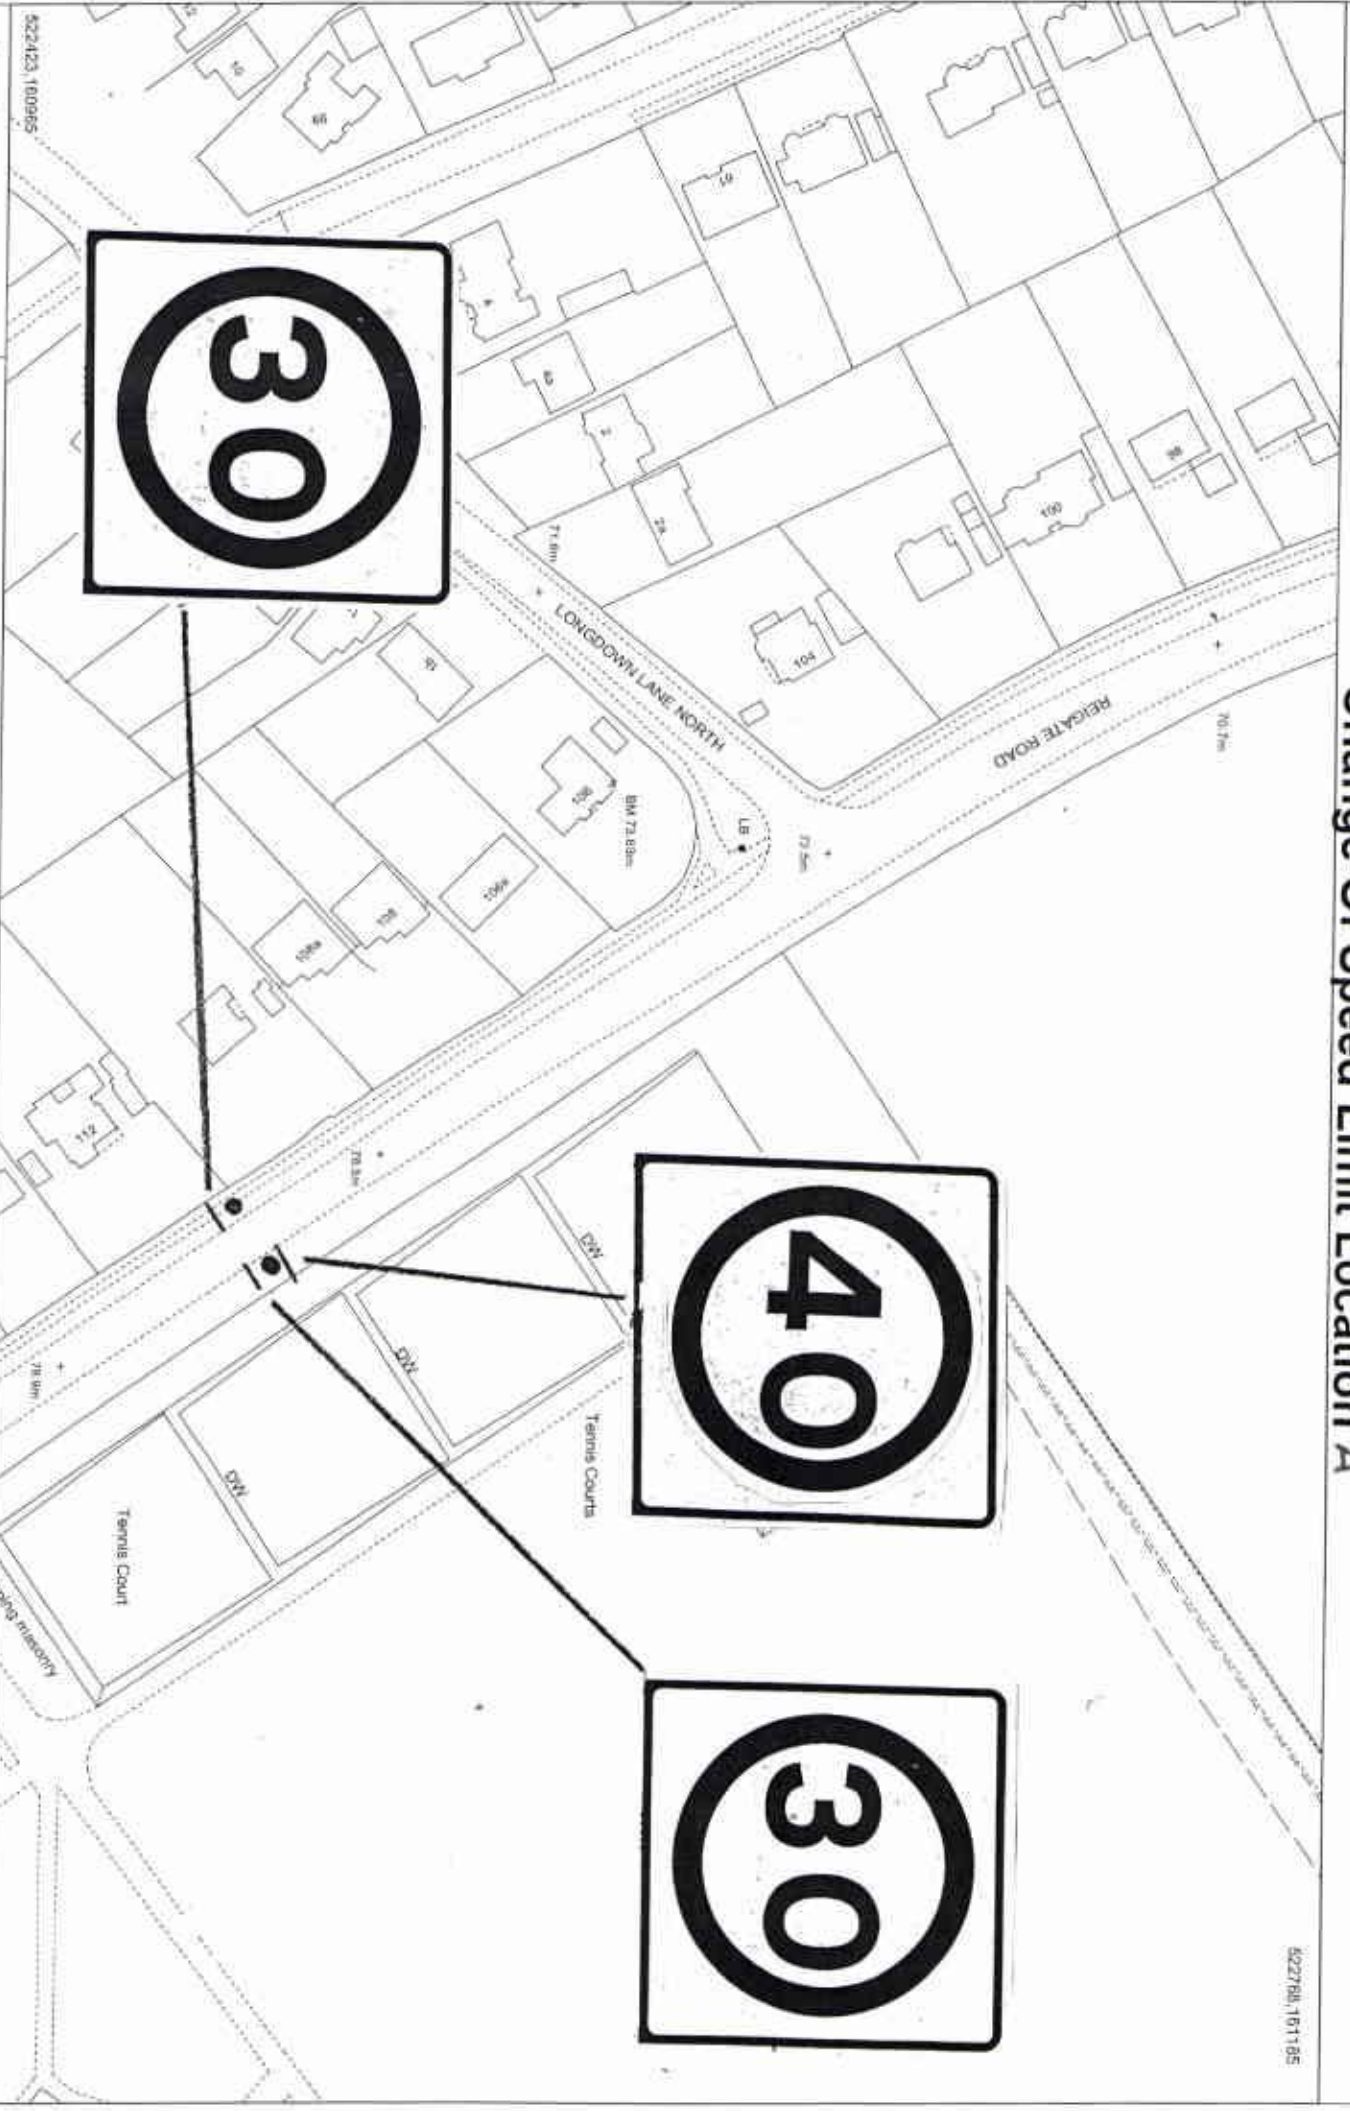

Change Of Speed Limit Location A

62279A, 161195

Scale 1:1250

© Crown Copyright Licence No. 10019613, Surrey County Council, 2008. Except A-Z mapping © Copyright of the Publishers Geographers A-Z Map Company Ltd.